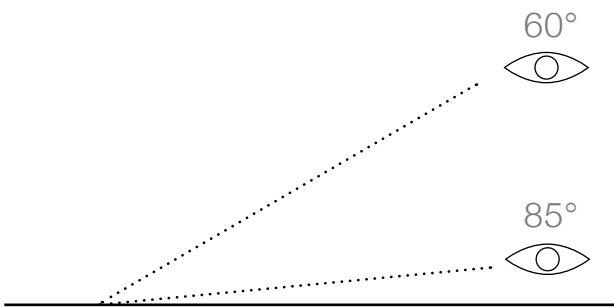

Bona Ultra Matt UV

Invisible low-gloss coating system that provides years of protection

Bona[®]

Our Bona Ultra Matt treatment gives the wood a totally natural matt look. The gloss level is so low that the floor looks matt from both 60° and 85° angles.