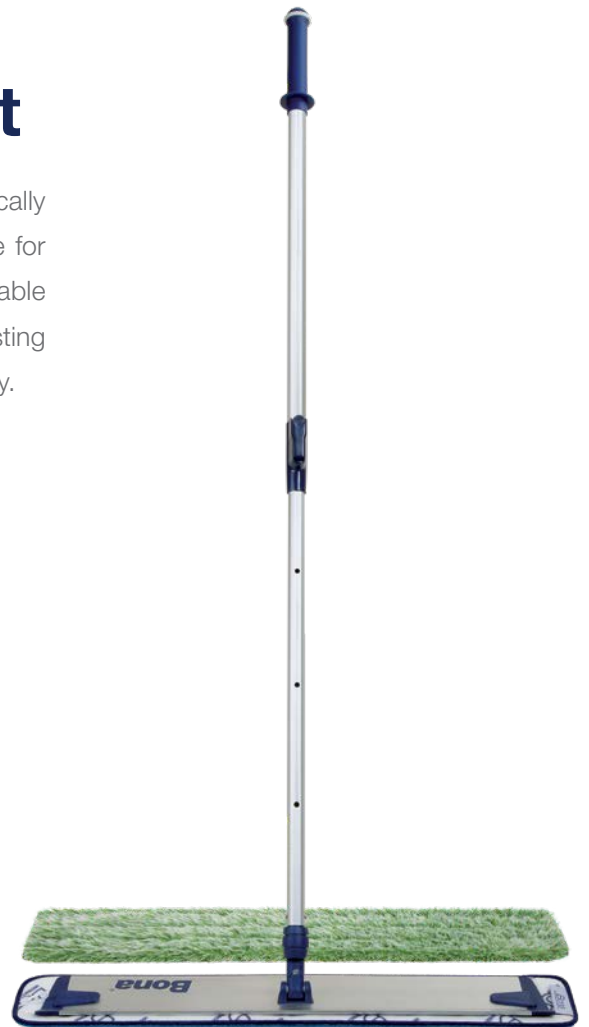

Bona Commercial System™ Multi-Surface Floor Care Kit

The Bona Commercial System™ Multi-Surface Floor Care Kit is designed specifically for cleaning professionals and includes the industry's largest (24") mop base for optimal cleaning efficiency to help keep labor costs down. The highly durable brushed aluminum pole, when used with Bona's premium microfiber dry dusting and wet cleaning pads, is the perfect system for tackling multiple job sites daily.

- Light and durable adjustable aluminum pole with 24" mop base
- Low-profile base for easy cleaning under furniture and fixtures
- Flared mop base for maximum dirt and debris pick-up
- Wash and reuse microfiber pads up to 300 times
- Use with Bona Commercial System Hardwood and Hard-Surface floor cleaners

Kit Includes:

- 1 – 24" Aluminum Mop Base
- 1 – 1 -32" collapsed, 52" fully expanded mop pole with 4 locking positions
- 1 – 24" Bona Microfiber Dry Dusting Pad
- 1 – 24" Bona Microfiber Wet Cleaning Pad